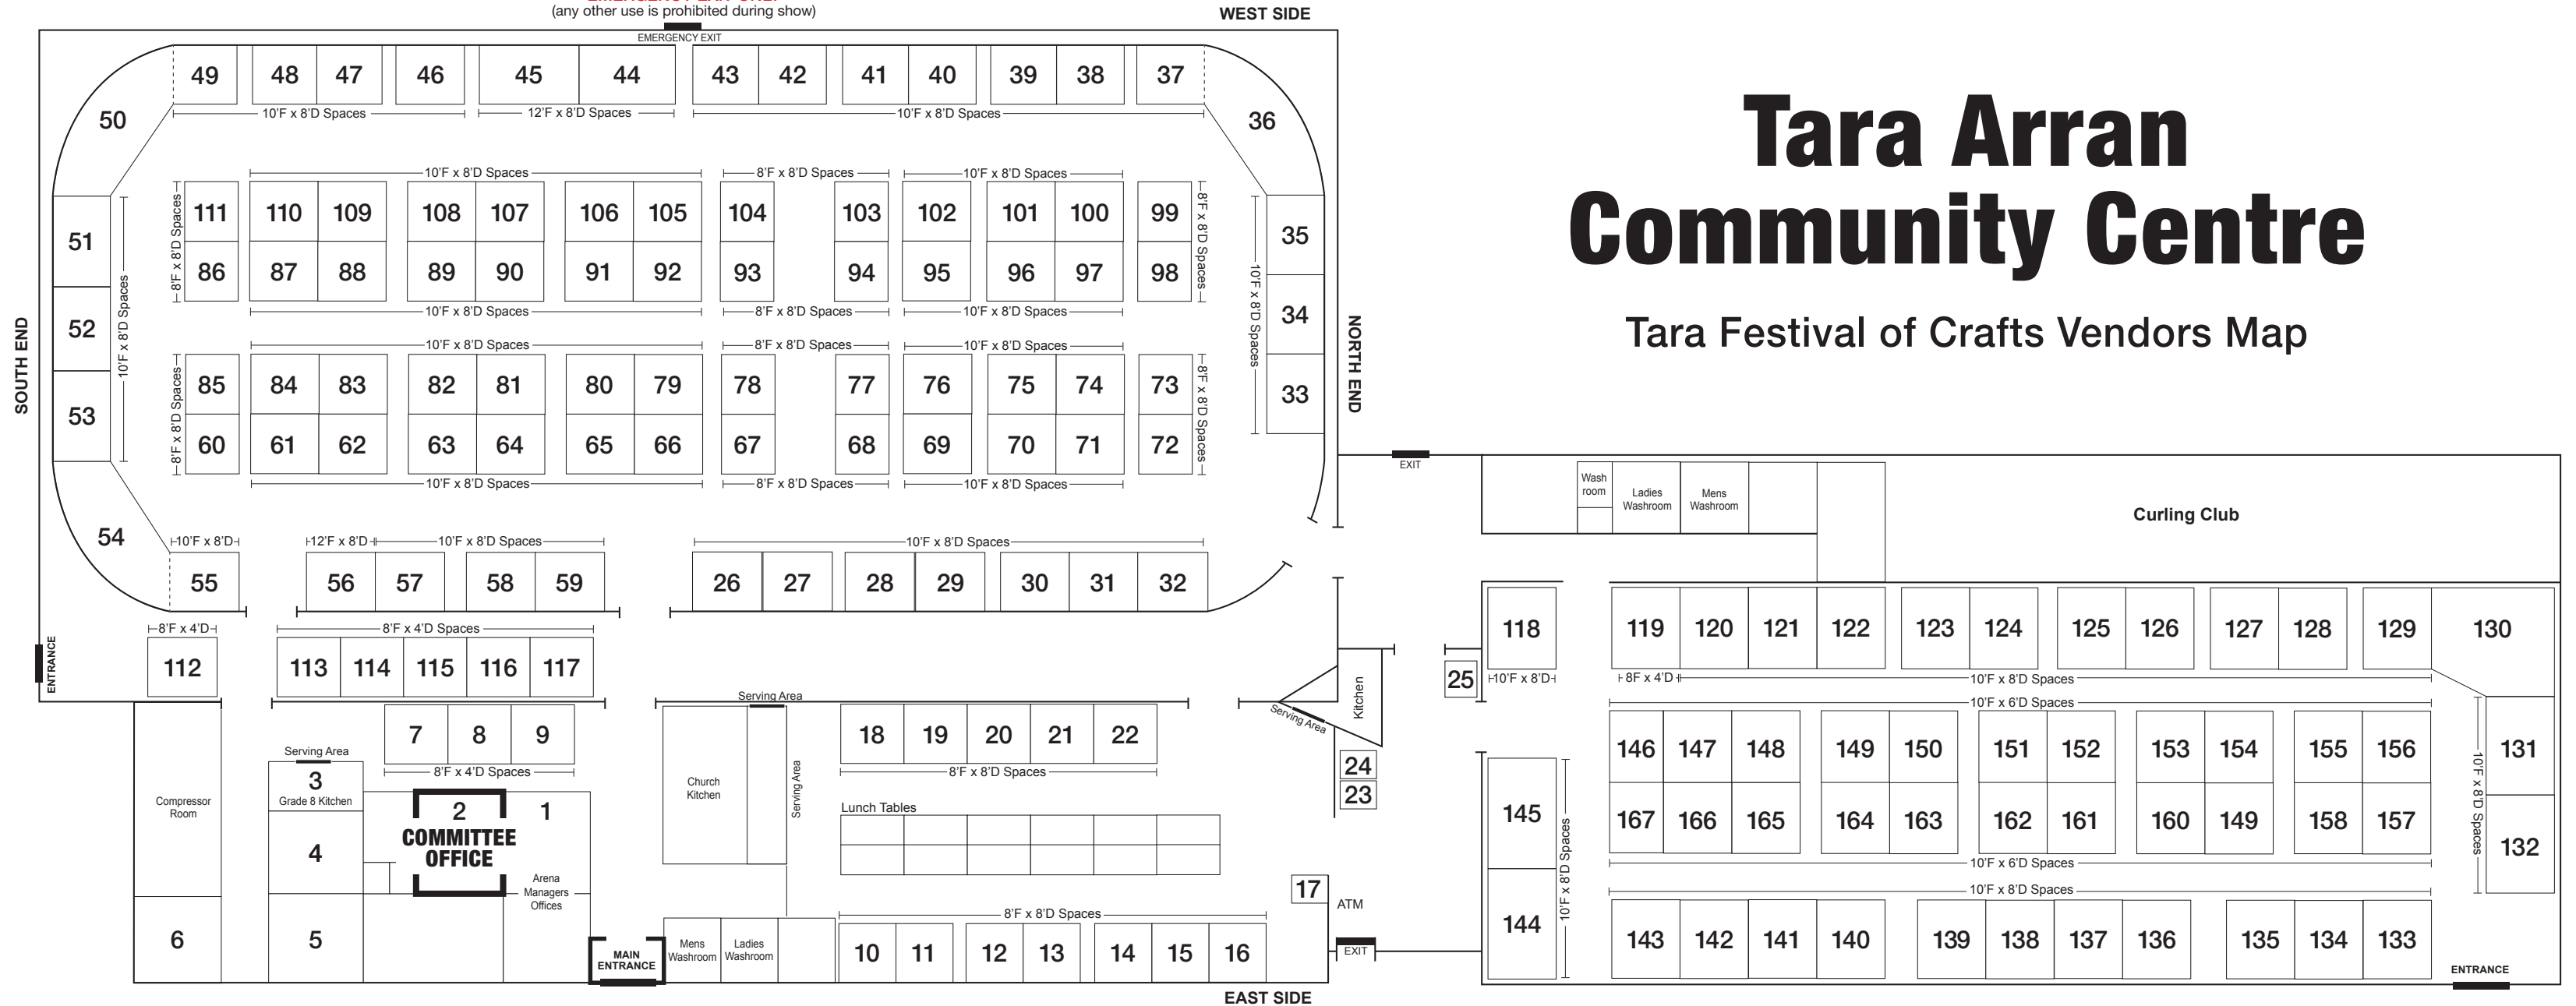

EMERGENCY EXIT ONLY
(any other use is prohibited during show)

Tara Arran Community Centre

Tara Festival of Crafts Vendors Map

Unloading Zone - NO PARKING

150 Hamilton Street

Unloading Zone - NO PARKING